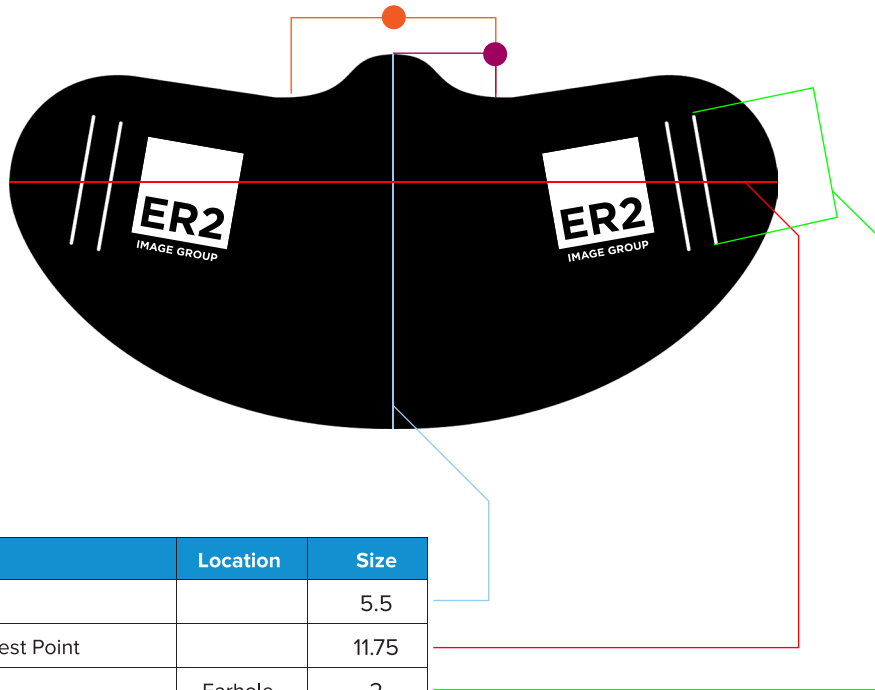

Stitchless fabric face covers

- Material: Black or White 90/10 Polyester Micro Fiber/Spandex, 4-Way Stretch.
- Shape cut without the need for sewing.
- Very large production capacity and quick delivery.

Specs	Location	Size
CF Length		5.5
Width at Widest Point		11.75
Slit Height	Earhole	2
Nose Contour Width		3
Nose Contour Height		0.5

This mask is not intended to act as a medical device or other medical product, and ER2 image Group makes no warranties, either express or implied, that the mask prevents infection or the transmission of viruses or diseases. The mask is not a substitute for professional medical advice, diagnosis or treatment. If you have any specific questions about any medical matter, you should consult a doctor or other healthcare provider.

BLANK FACE COVERS

BRANDED FACE COVERS

Fabric Components:			
Total Weight	6.6 oz./sq.yd. +/- 5%	Finish	Anti-Microbial, Wicking
Fiber	92% Polyester, 8% Spandex	Width	58/60"
Weave	Circular Knit		

Order face covers online: <http://www.er2image.com/ppc>