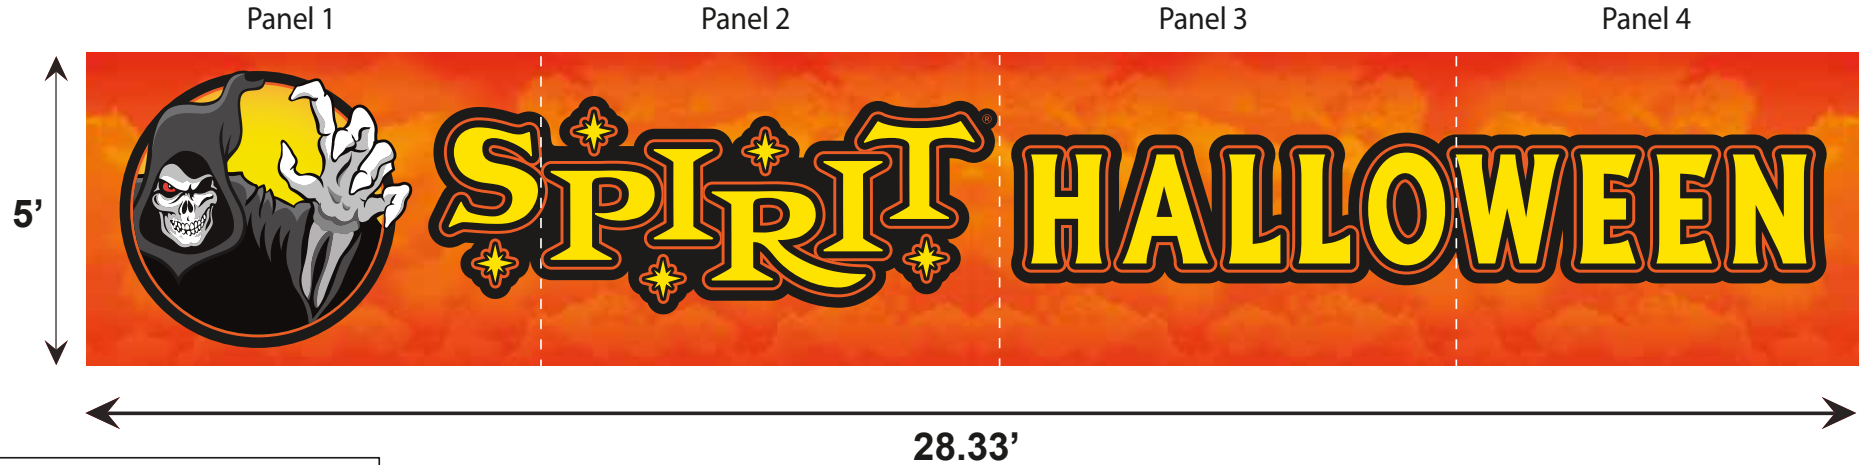

JOB SPECIFICATIONS

Material:	Die Cut 3D rigid plastic	Back. Color	Warm Red & Yellow
Size:	5' x 28.33'	Letter Color	Reflective Orange
Text:	Spirit 36", Halloween 25"	Outline Color	Reflective Yellow
Mounting:	Flush To Building	Return Color	White
Designer:	JWT	Project:	Spirit Halloween